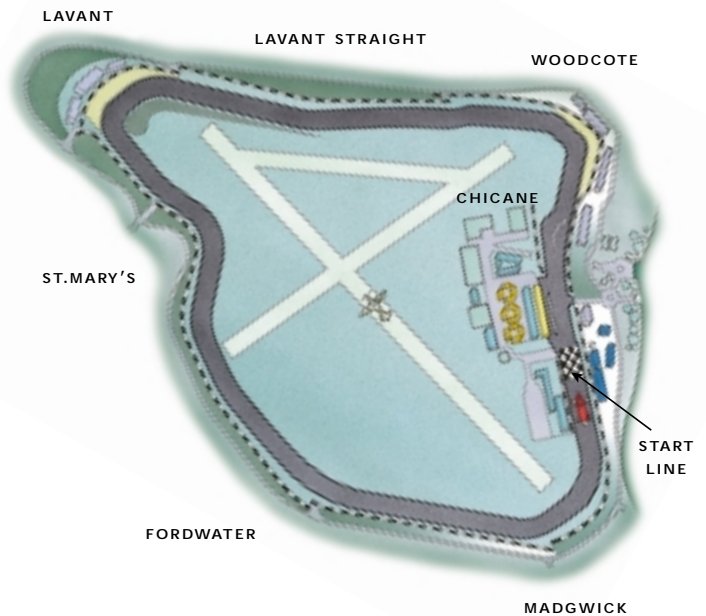

GOODWOOD MOTOR CIRCUIT

How to find us

LOCAL AREA MAP

GOODWOOD AERODROME & MOTOR CIRCUIT

Goodwood is situated just outside Chichester, only 60 miles from London, 30 miles from Brighton and Southampton.

BY ROAD

From M25, leave at junction 10. Take A3 to Milford and then A286 via Haslemere and Midhurst. From Petworth take the A285 towards Chichester. From Southampton, Portsmouth, Worthing, Brighton and Bognor Regis take the A27 towards Chichester and follow brown tourist signs to Goodwood. From Pulborough and Horsham take A29 to meet A27 then as from Brighton. From Petersfield follow A3 to meet A27 then as from Portsmouth.