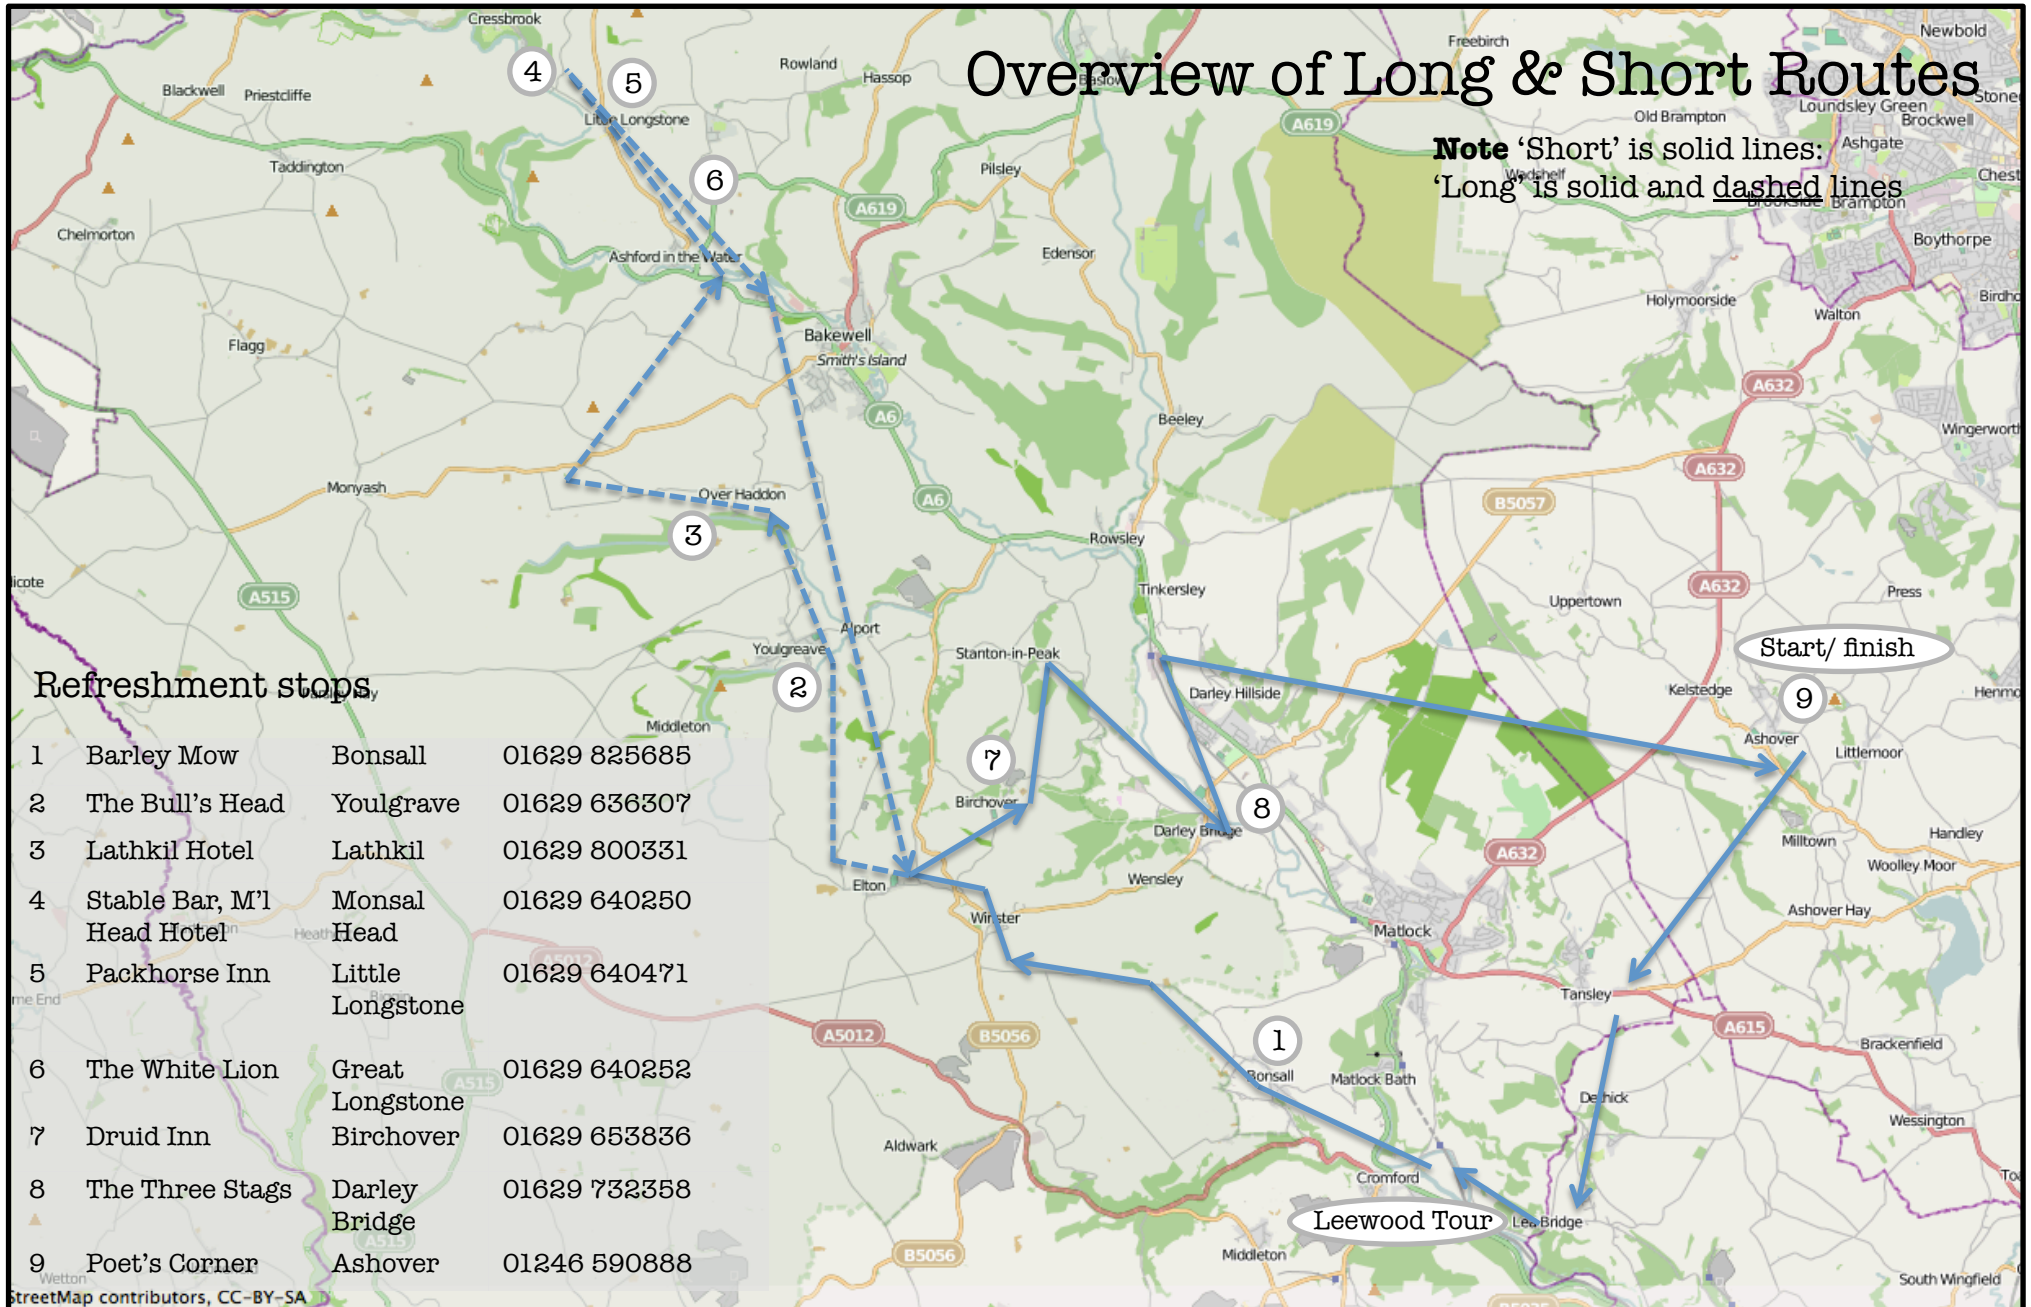

Overview of Long & Short Routes

Note 'Short' is solid lines:
'Long' is solid and dashed lines

Refreshment stops

1	Barley Mow	Bonsall	01629 825685
2	The Bull's Head	Youlgrave	01629 636307
3	Lathkil Hotel	Lathkil	01629 800331
4	Stable Bar, M'l Head Hotel	Monsal Head	01629 640250
5	Packhorse Inn	Little Longstone	01629 640471
6	The White Lion	Great Longstone	01629 640252
7	Druid Inn	Birchover	01629 653836
8	The Three Stags	Darley Bridge	01629 732358
9	Poet's Corner	Ashover	01246 590888