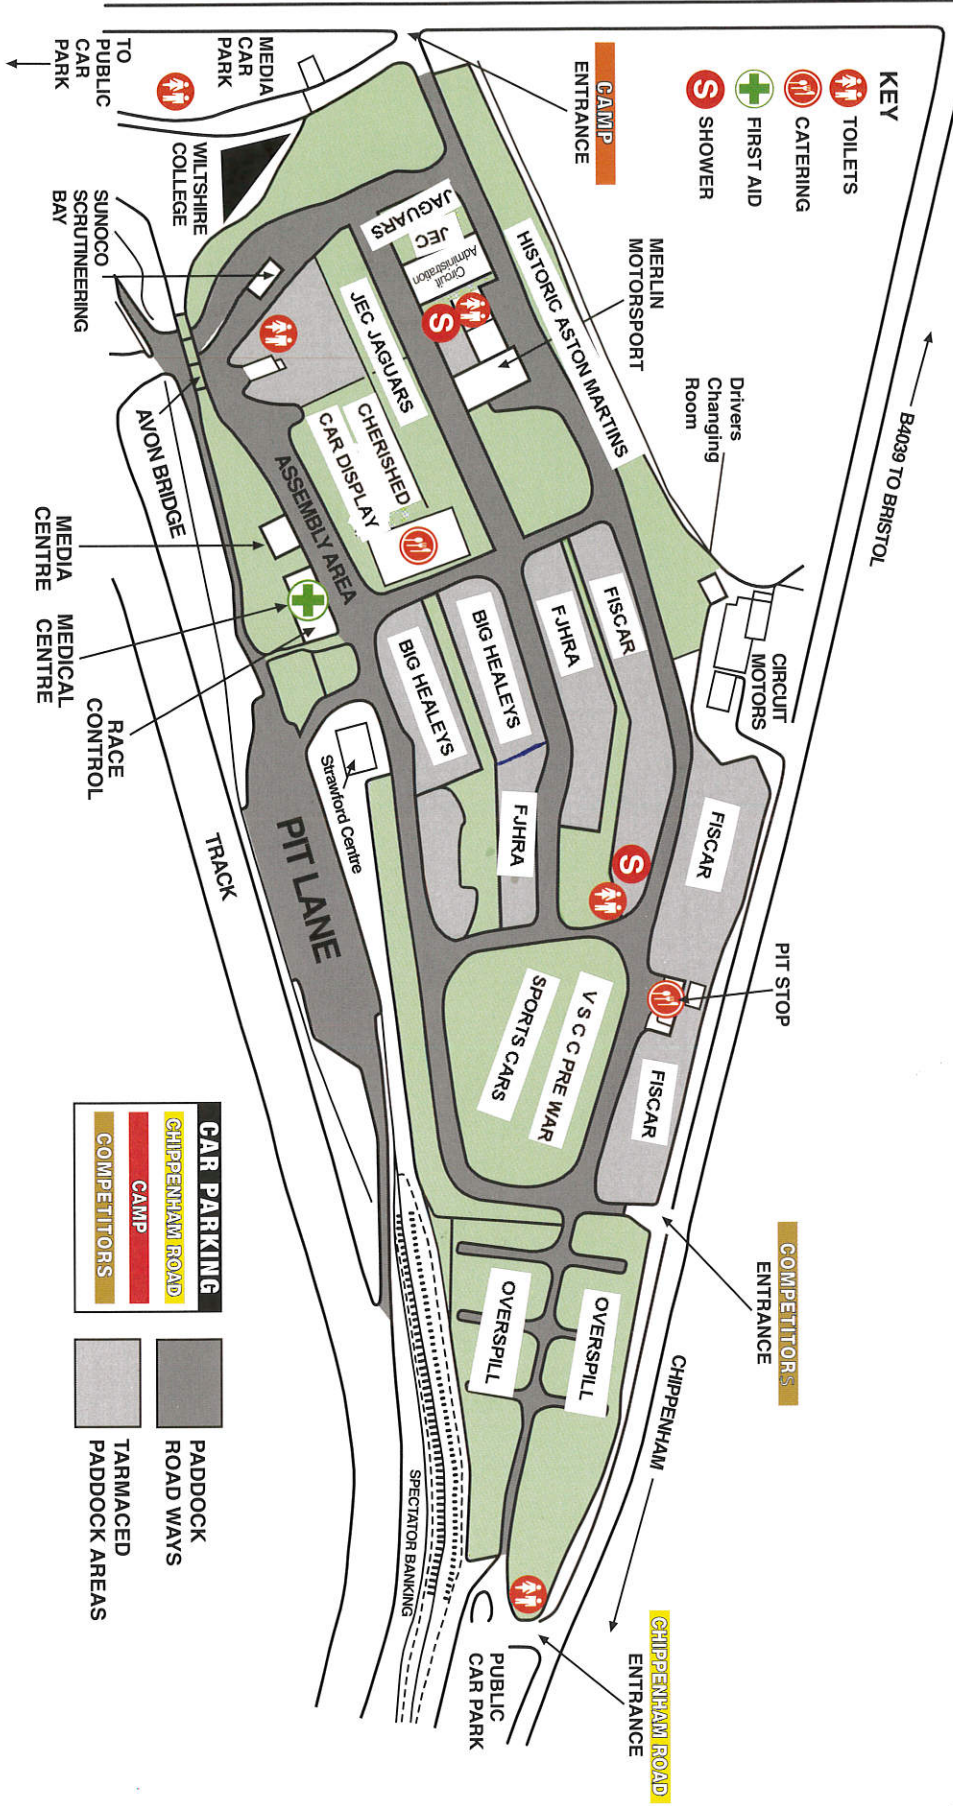

CASTLE COMBE AUTUMN CLASSIC

SUNDAY 6TH OCTOBER 2013

CIRCUIT
PADDOCK
MAP

Castle Combe Circuit Ltd
 Phone: 01249 782417 Fax: 01249 782392
www.castlecombecircuit.co.uk