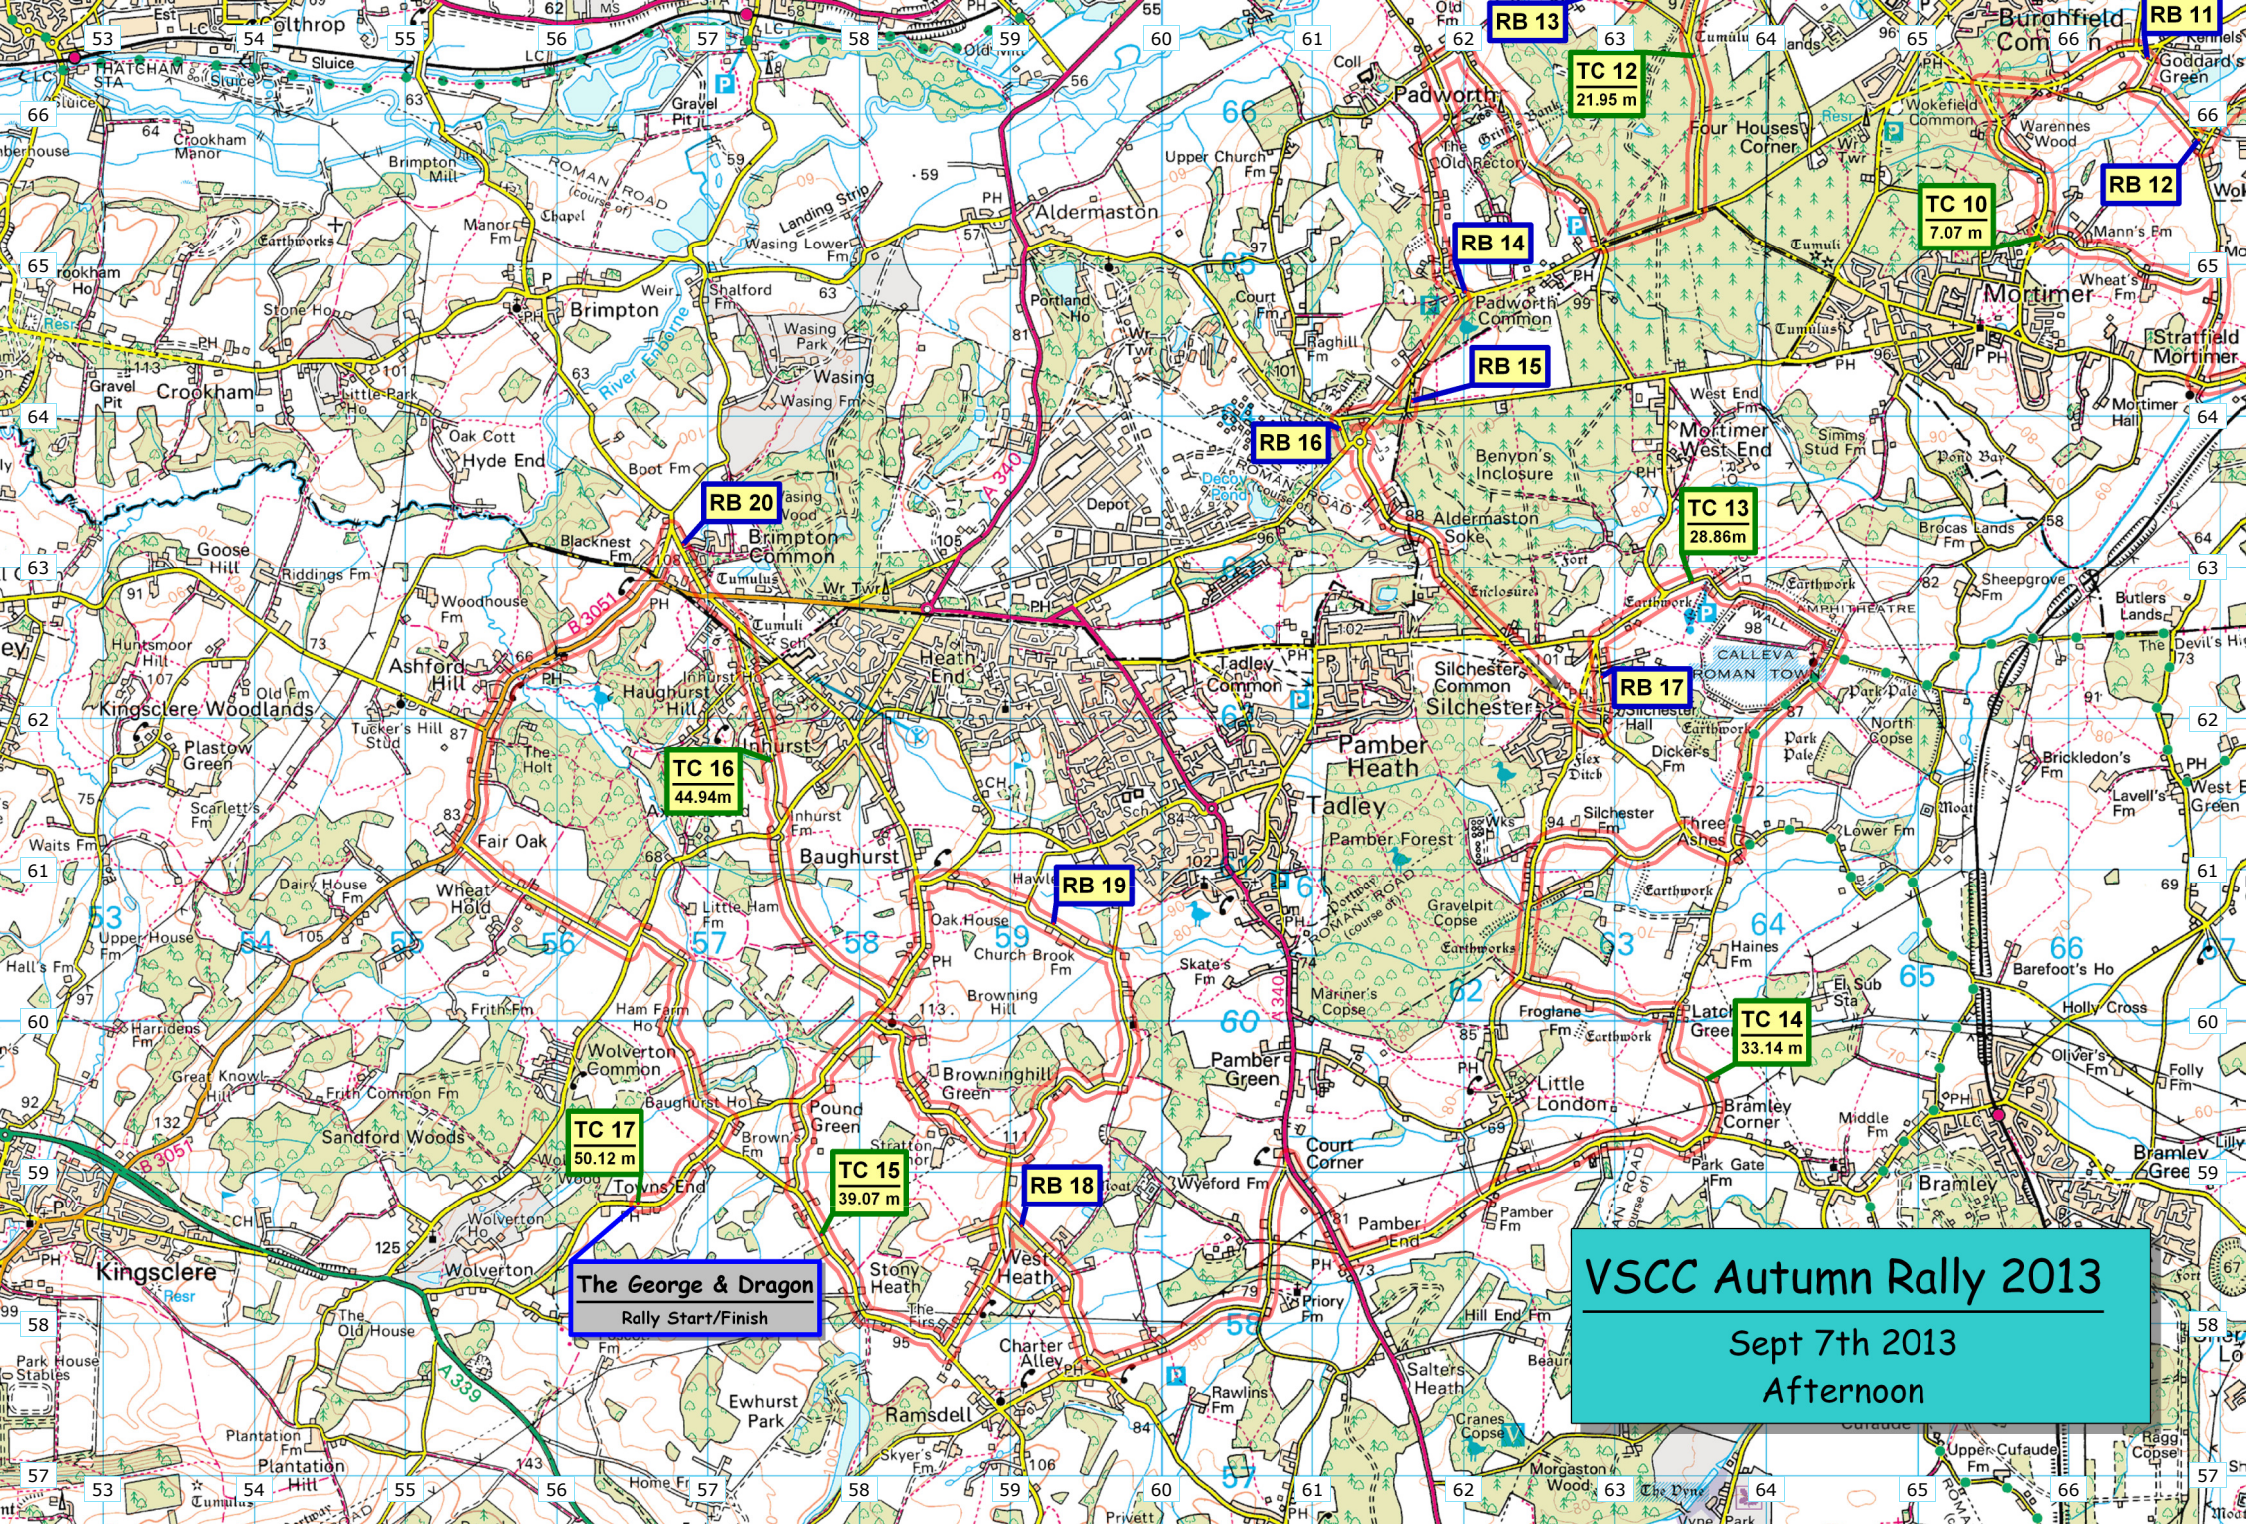

RB 9

RB 10

RB 12

RB 14

RB 15

RB 16

RB 17

VSCC Autumn Rally 2013
 Sept 7th 2013
 Afternoon

The George & Dragon
 Rally Start/Finish