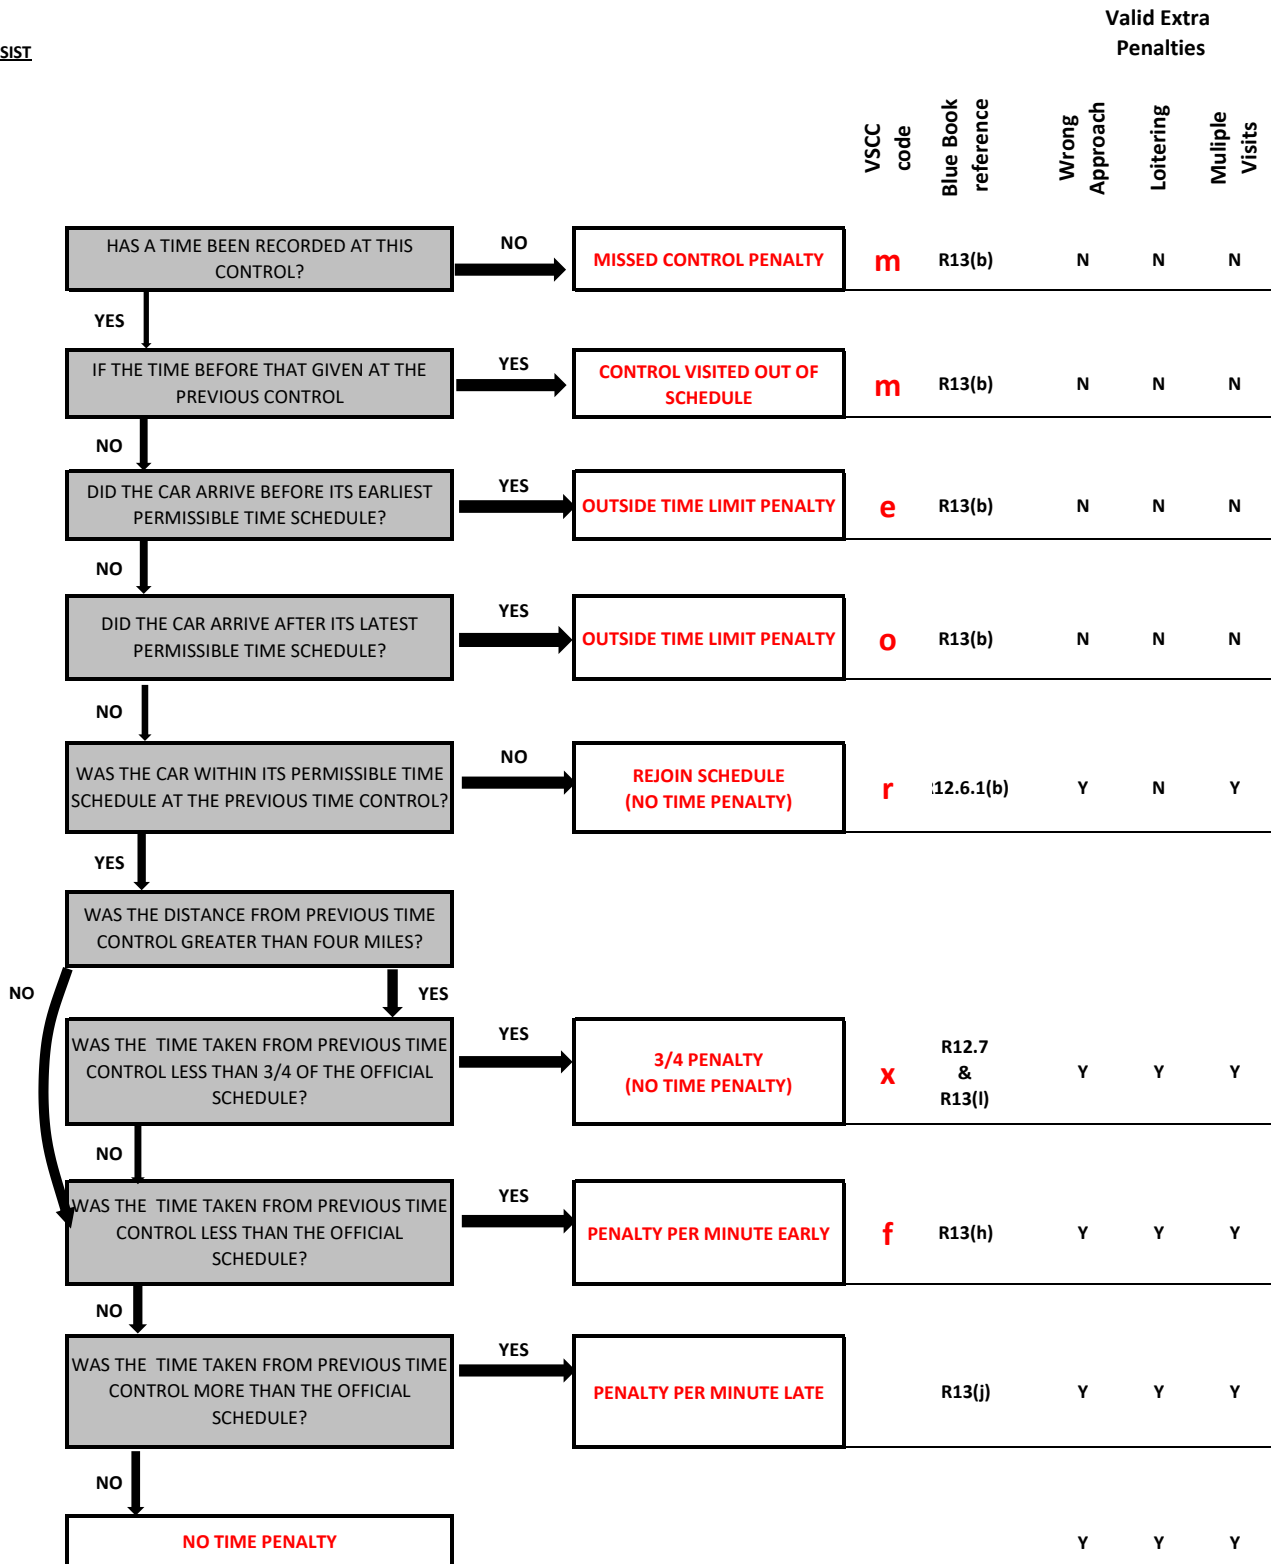

Penalties m = Missed control (30) x = Exceeded the 3/4 (30) w = Wrong direction (15) o = Outside Max lateness (30)

VSCC (MSA) Rules for Time Control Penalties on Schedules Time Rallies

ASSIST

Column Headings used on Results sheet
 Novice N = Eligible for Novice Award
 VSCC V = Navigator VSCC member
 Cfwtd Total Marks Carried forward from previous parts
 Penalty (If Shown) Extra Penalties
 PsgCtls (If Used) Total Penalties for untimed passage controls
 RteBrds Total Penalties for Route Boards

m = Missed control
 e = too Early at control
 o = Outside max lateness
 r = Rejoin after missed control or break
 x = eXceeded the 3/4
 f = Faster than set time
 w = approach control from Wrong direction