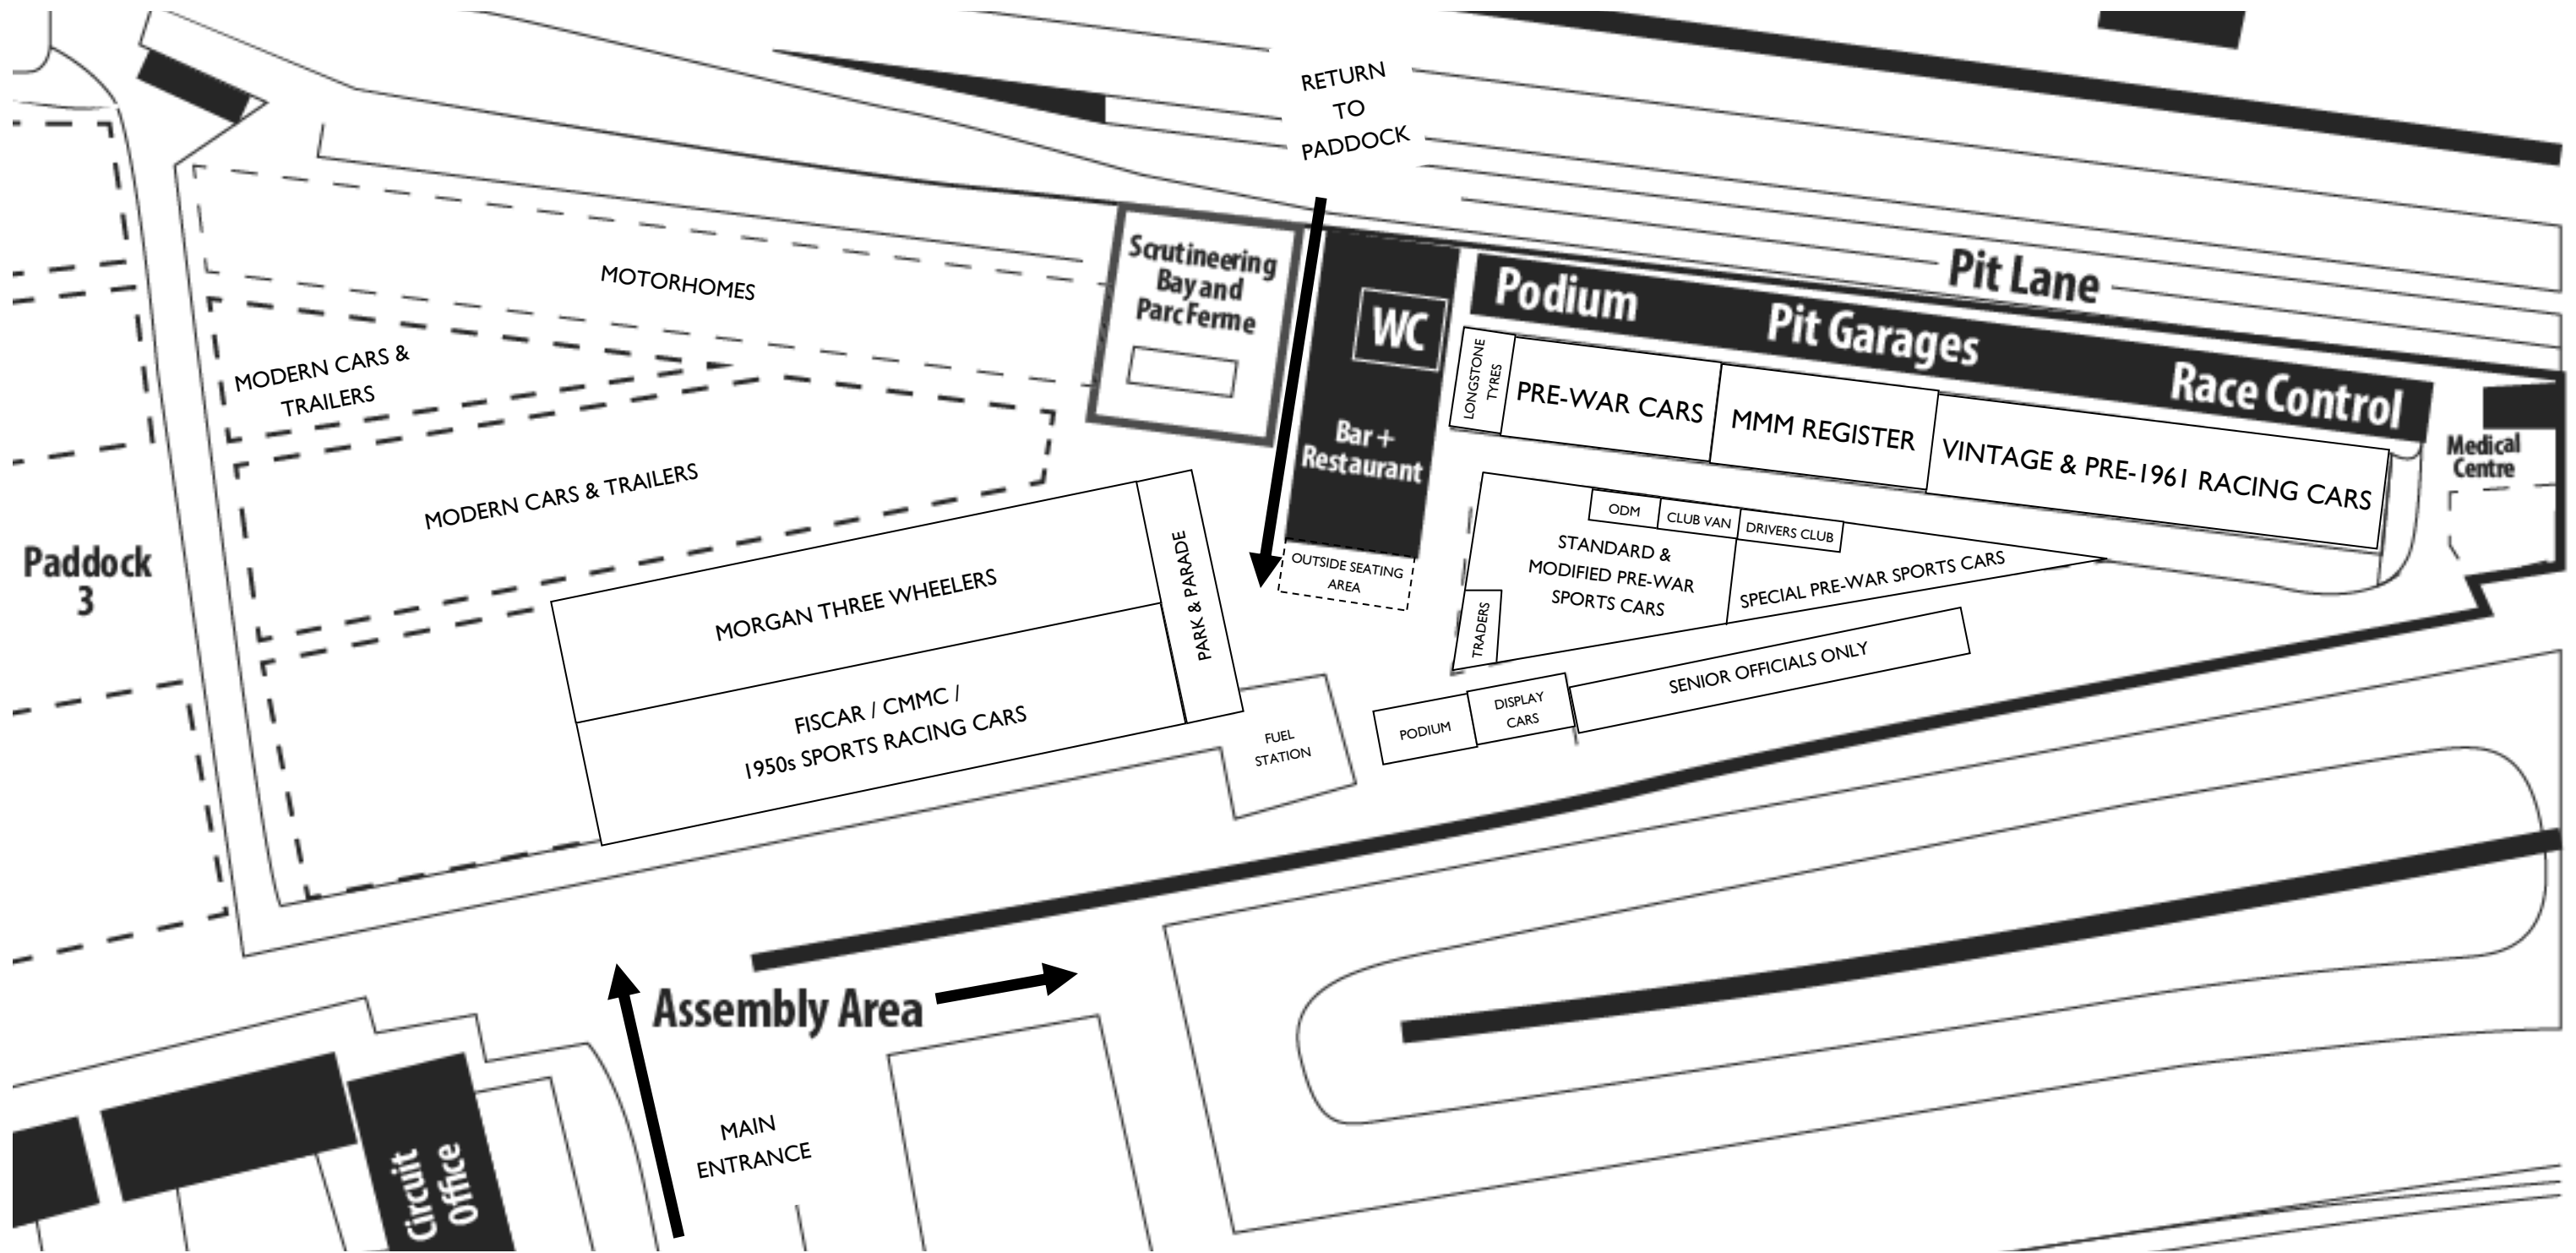

# FORMULA VINTAGE FESTIVAL

DONINGTON PARK - SUNDAY 24 JUNE 2018 - PADDOCK PLAN

Paddock 3

MODERN CARS & TRAILERS

MODERN CARS & TRAILERS

MOTORHOMES

MORGAN THREE WHEELERS

FISCAR / CMMC / 1950s SPORTS RACING CARS

Scrutineering Bay and Parc Ferme

RETURN TO PADDOCK

WC

Bar + Restaurant

OUTSIDE SEATING AREA

Podium

Pit Garages

Pit Lane

Race Control

Medical Centre

PRE-WAR CARS

MMM REGISTER

VINTAGE & PRE-1961 RACING CARS

ODM

CLUB VAN

DRIVERS CLUB

MAIN ENTRANCE

Circuit Office