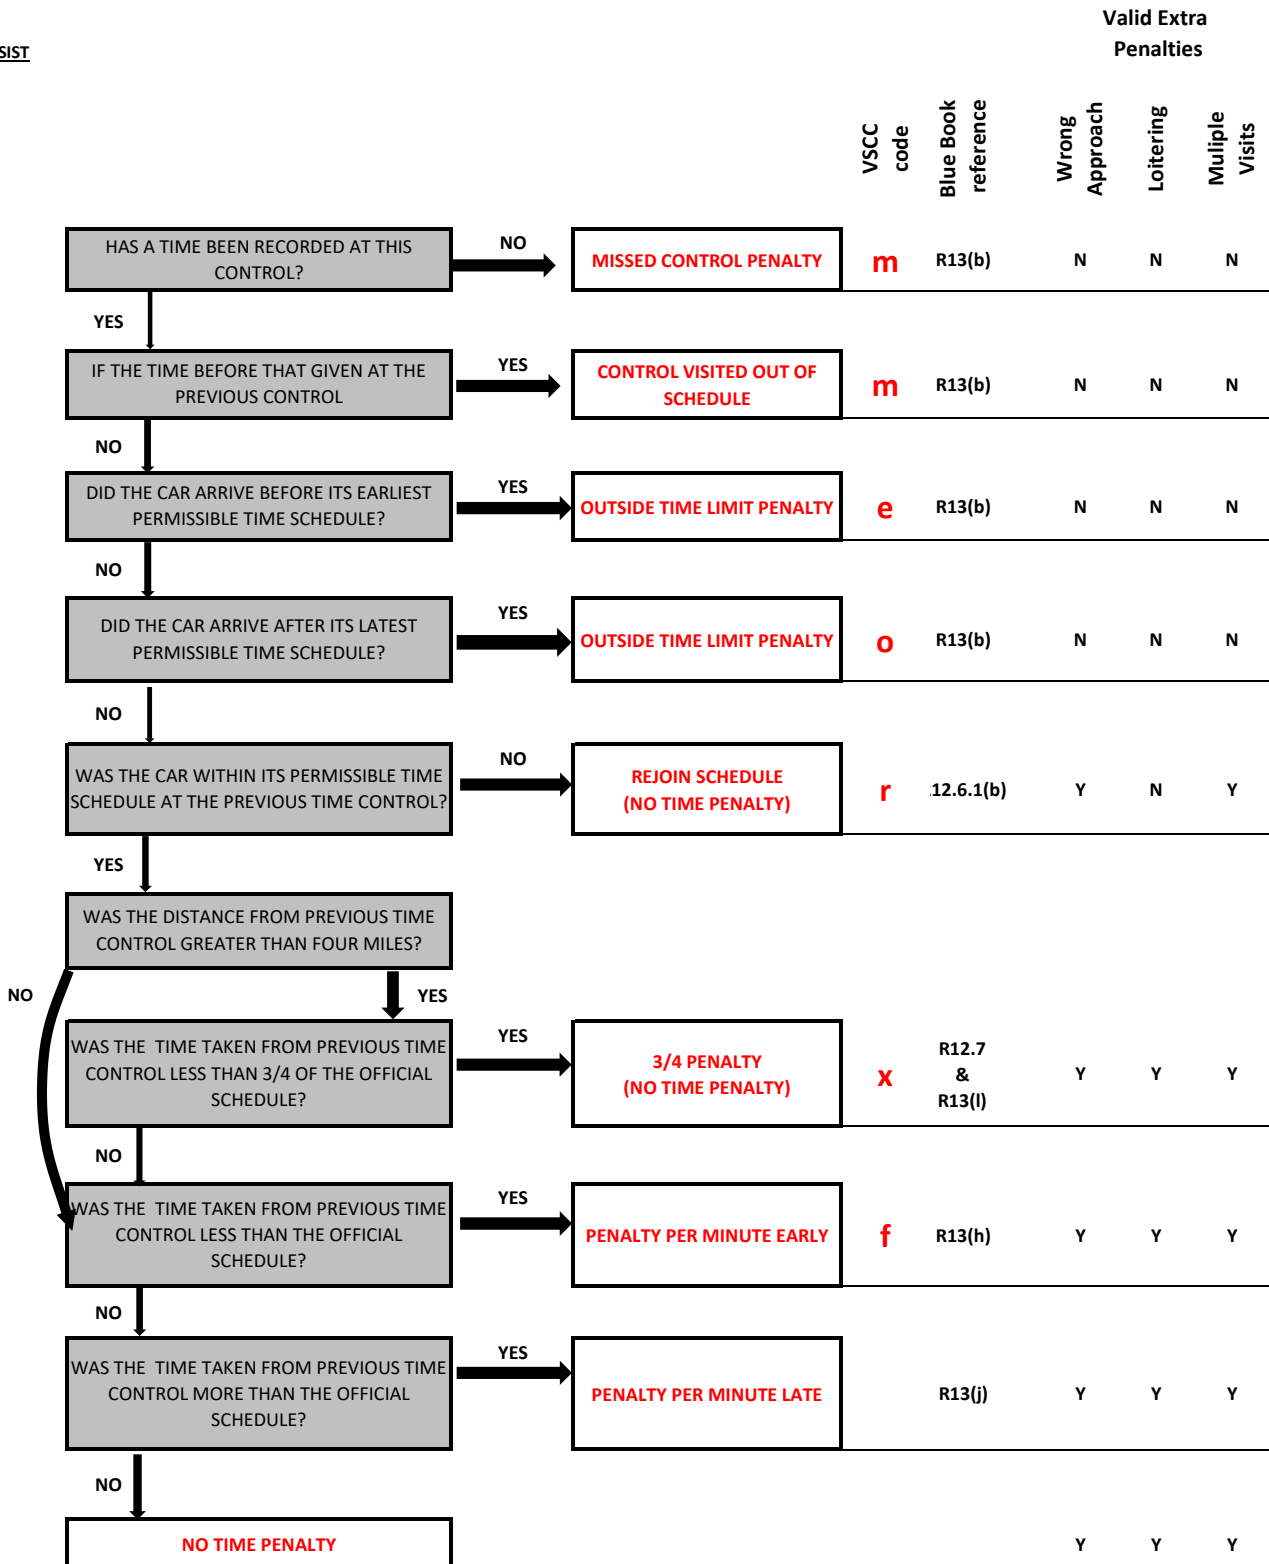

Penalties m = Missed control (45) x = Exceeded the 3/4 (45) w = Wrong direction (15) o = Outside Max lateness (45)

VSCC (MSA) Rules for Time Control Penalties on Schedules Time Rallies

ASSIST

Column Headings used on Results sheet
 Novice N = Eligible for Novice Award
 VSCC V = Navigator VSCC member
 Cfwd Total Marks Carried forward from previous parts
 Penalty (If Shown) Extra Penalties
 PsgCtls (If Used) Total Penalties for untimed passage controls
 RteBrds Total Penalties for Route Boards

m = Missed control
 e = too Early at control
 o = Outside max lateness
 r = Rejoin after missed control or break
 x = eXceeded the 3/4
 f = Faster than set time
 w = approach control from Wrong direction