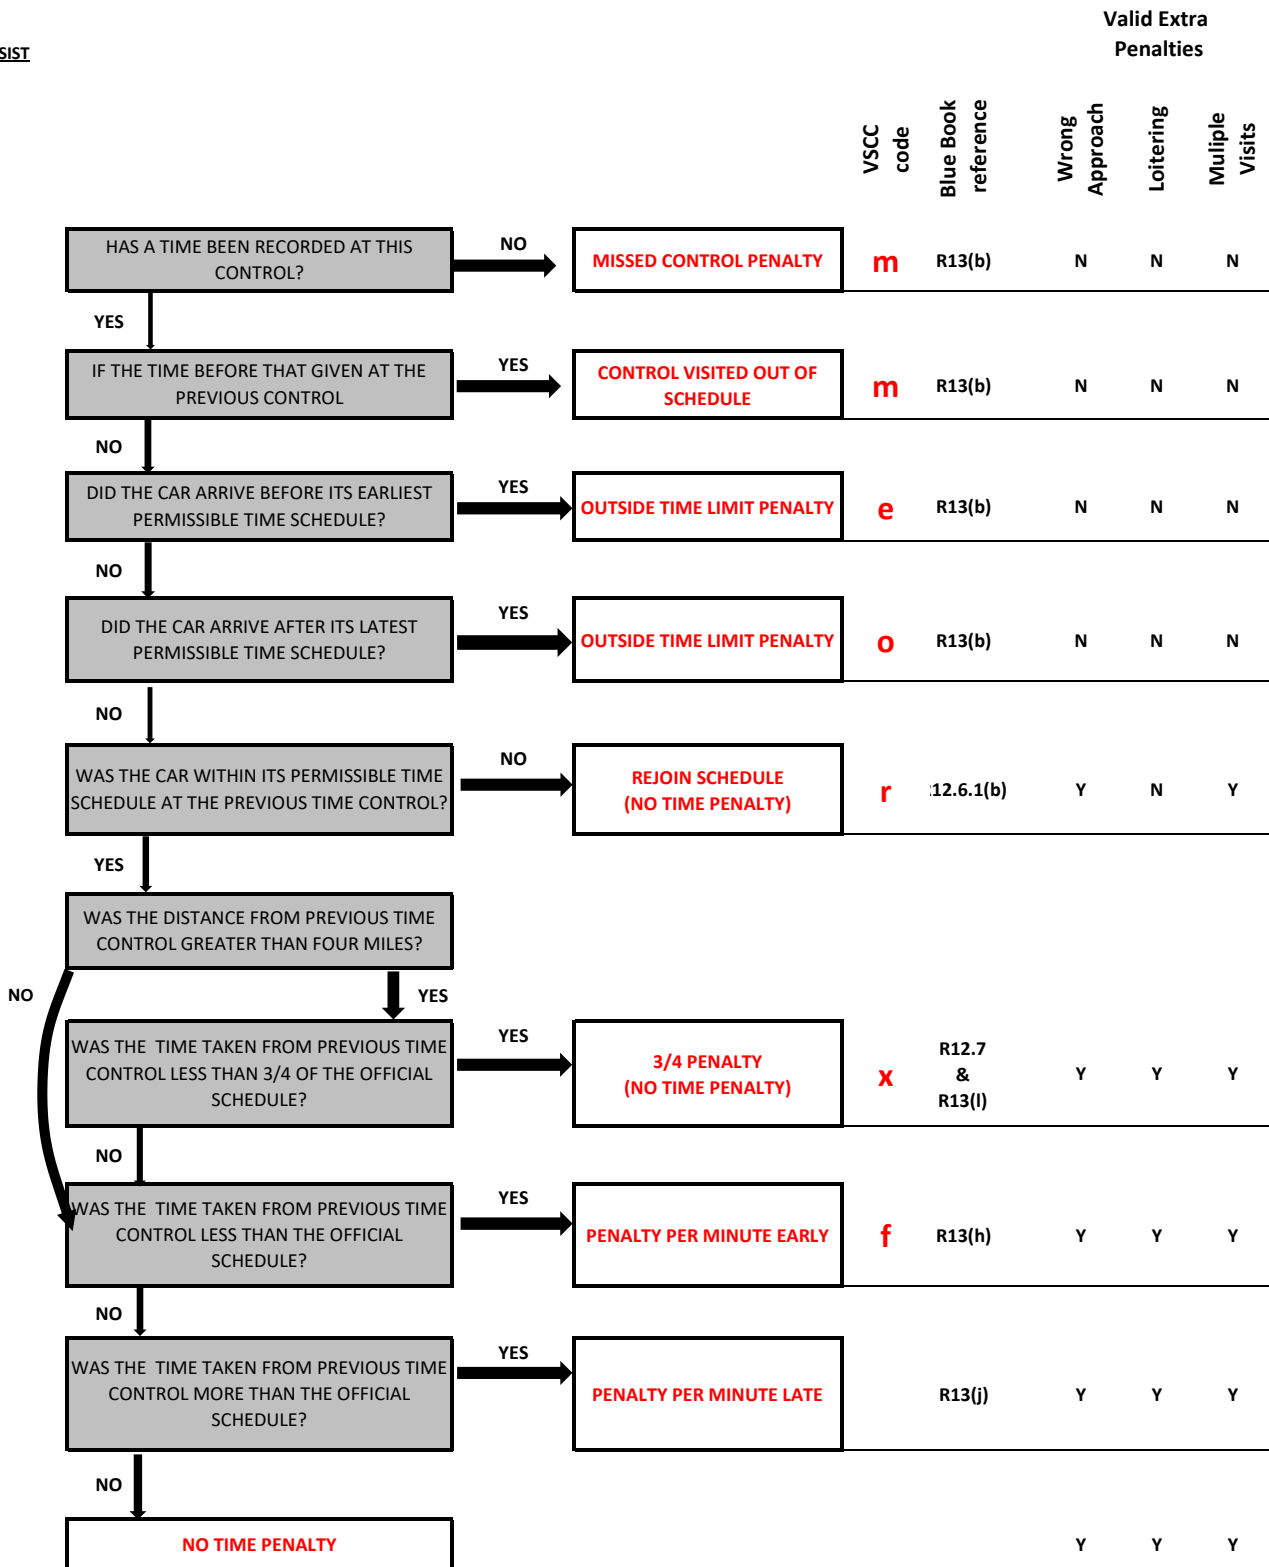

Penalties m = Missed control (30) x = Exceeded the 3/4 (30) w = Wrong direction (15) o = Outside Max lateness (30)

VSCC (MSA) Rules for Time Control Penalties on Schedules Time Rallies

ASSIST

Column Headings used on Results sheet
 Novice N = Eligible for Novice Award
 VSCC V = Navigator VSCC member
 Cfwd Total Marks Carried forward from previous parts
 Penalty (If Shown) Extra Penalties
 PsgCtls (If Used) Total Penalties for untimed passage controls
 RteBrds Total Penalties for Route Boards

m = Missed control
 e = too Early at control
 o = Outside max lateness
 r = Rejoin after missed control or break
 x = eXceeded the 3/4
 f = Faster than set time
 w = approach control from Wrong direction