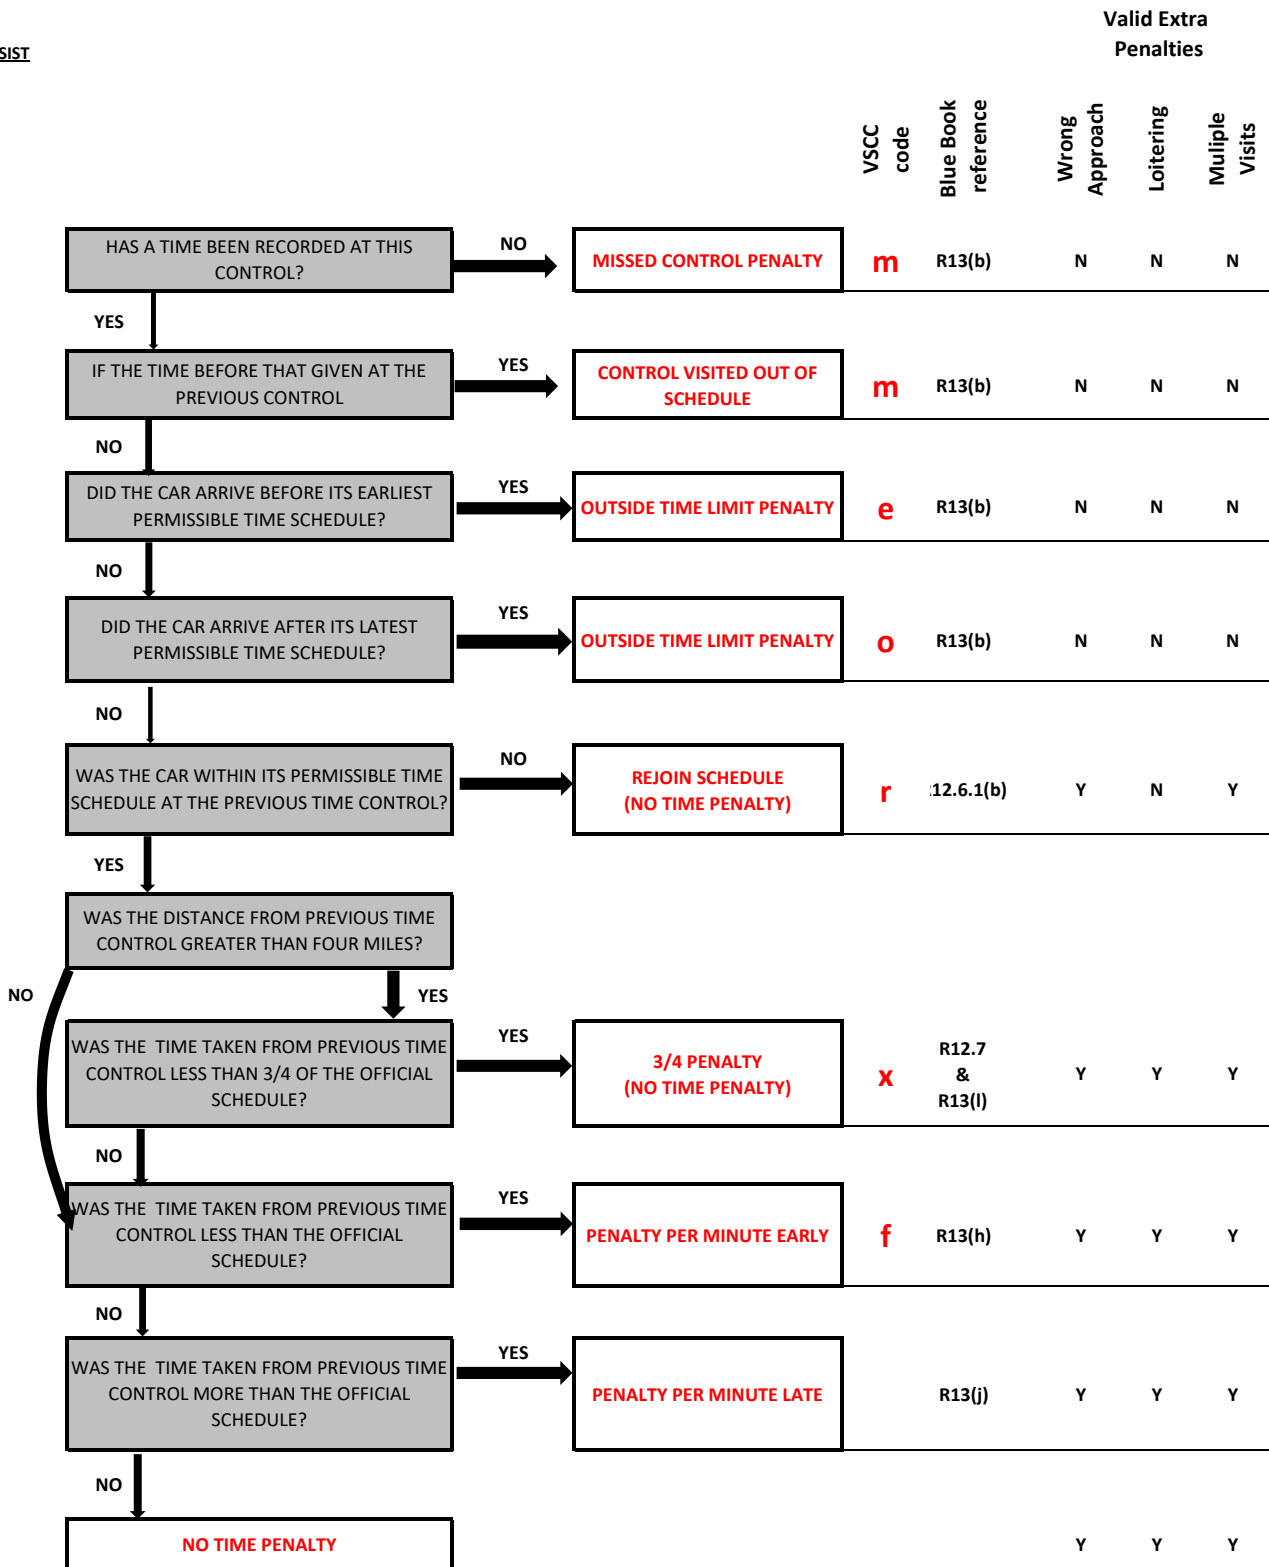

Penalties m = Missed control (45) x = Exceeded the 3/4 (45) w = Wrong direction (15) o = Outside Max lateness (45)

VSCC (MSA) Rules for Time Control Penalties on Schedules Time Rallies

ASSIST

Column Headings used on Results sheet
 Novice N = Eligible for Novice Award
 VSCC V = Navigator VSCC member
 Cfwd Total Marks Carried forward from previous parts
 Penalty (If Shown) Extra Penalties
 PsgCtls (If Used) Total Penalties for untimed passage controls
 RteBrds Total Penalties for Route Boards